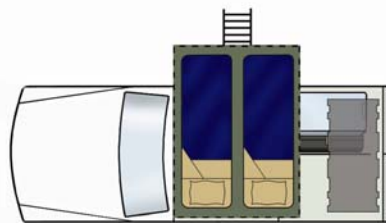

Adventurer 4WD

BOOKING CODE: 4B4WDB
SLEEPS: 5 ADULTS

DRIVING FEATURES:

- 5 speed manual transmission
- Power steering
- High & low ratio 4WD
- Long range fuel tank
- Air-conditioning & heating (driver's cabin only)
- Radio & cassette

LIVING FEATURES:

- Fridge (slide-out)
- Storage box (on roof)
- Slide-out storage drawers
- Luggage storage (in rear vehicle)
- Outdoor table (clips onto the drawers at the back of the vehicle. This table is not free-standing).
- Camping stools
- Portable gas stove
- Awning
- Overhead 2-person tent
- Ladder access to tent
- External dome tent
- 3 x sleeping mats for ground tent
- Solar heated portable shower