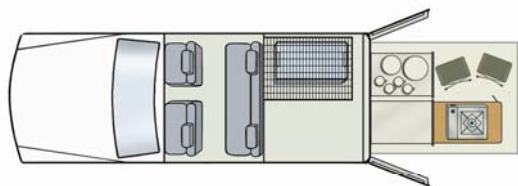

## DRIVING FEATURES:

- 5- speed manual transmission
- Power steering
- Air-conditioning & heating -drivers cabin only
- Radio & CD player

## LIVING FEATURES:

- Gas Stove - 2x 1 burner portable stove
- Slide out fridge
- Large ground tent
- Clip on kitchen table
- Rear awning
- Slide out drawers
- Camping stools
- Sleeping mats for ground tent
- Solar heated portable shower

Important note:  
Baby seats (3 years and under) and booster seats (minimum 4 years of age) can be fitted on the rear dinette seat, facing forward.

**Updated: January 2009**