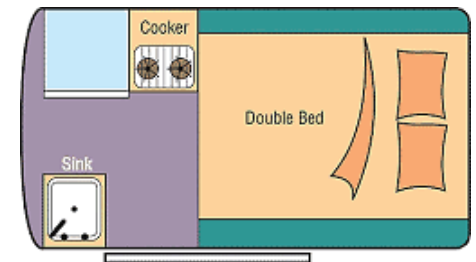

“Jade” Campervan

Overview

Jade

Toyota Hightop camper or similar

Seats 3, Sleeps 2 Adults

A perfect vehicle for couples wishing to explore Australia without getting too far off the beaten track (not suitable for off road).

Contact

Getabout Oz

Australia: 1800 656 899

New Zealand: 0800 656 899

hireme@getaboutoz.com

Features

- Air conditioned cabin
- 4 cylinders/14 Litres per 100km
- 5 speed manual
- Double bed 1.9m x 1.5m
- 40 Litre tank
- Linen and cutlery, etc.
- Radio/Cassette
- 2 burner gas stove with grill
- Dual battery system

Night

Day