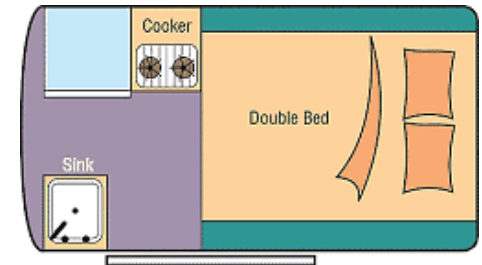

"Jesse" Campervan

Overview

Jesse
Toyota Hightop or similar
Sleeps 3 Adults

A perfect vehicle for couples wishing to explore Australia without getting too far off the beaten track (not suitable for off road).

Contact

Getabout Oz

Australia: 1800 656 899
New Zealand: 0800 656 899
hireme@getaboutoz.com

Features

- Air conditioned cabin
- Fridge 55L (12v/240v)
- 2 burner gas stove with grill
- Double bed: 1.9m long by 1.5m
- Linen, cutlery etc
- Power Steering
- 240v power sockets
- Storage area
- Dual battery system
- 40 litre water tank

Night

Day